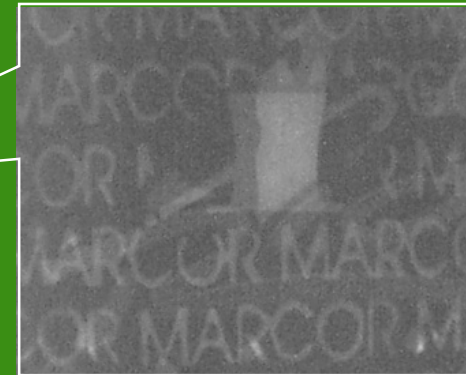

Location:  
Las Vegas, Nv

NV00885

Machined

Note:  
Concentric  
Rings

NV0032A

Brass

Location:  
Las Vegas,  
Nevada

# Distinguishing Details Paulson Ultraviolet Security Markings

0.645" H&C  
With MACOR @ 10x

NV003B4

NV0075E

CAESARS PALACE  
& PAULSON