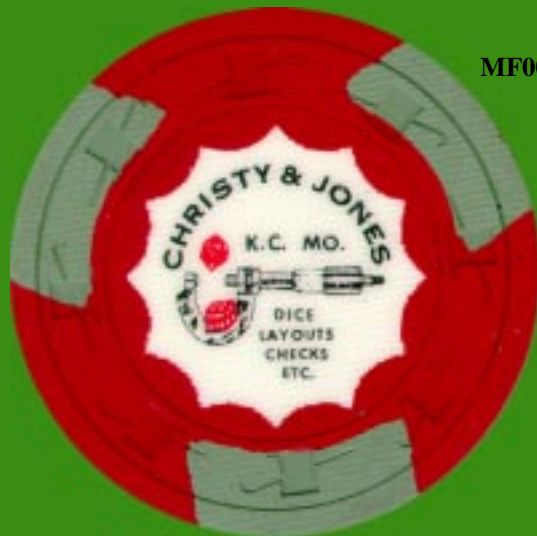

MF0007D

Bud Jones  
Plain Rim

NV00272

Langworthy  
Plain Rim

MF000FA

Langworthy  
Plain Rim

Rim Design Hat & Cane

MF00003