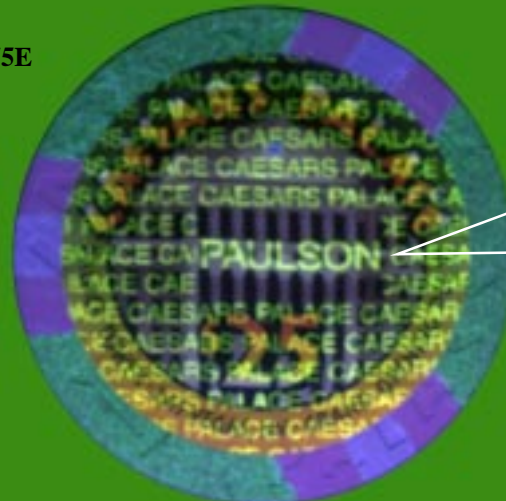

# Distinguishing Details Paulson Ultraviolet Security Markings

0.645" H&C  
With MACOR @ 10x

NV003B4

NV0075E

CAESARS PALACE  
& PAULSON

# Distinguishing Details CHIPCO Ultraviolet Security Markings

Blank

LUXOR

CIRCUS  
CIRCUS

EGYPT

NILE

PYRAMID

TUT