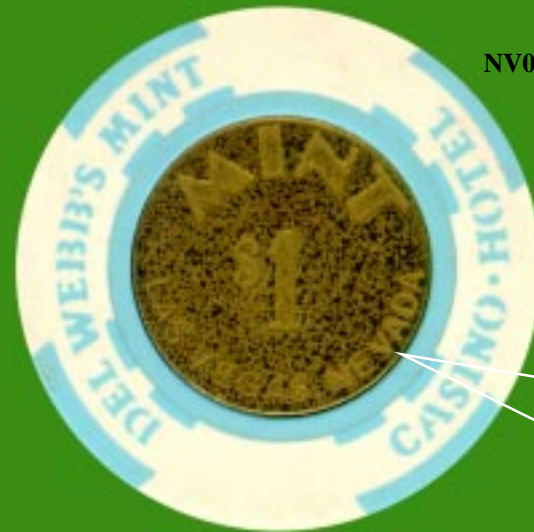

Diamond  
With  
Right Side  
On Top  
(ROT)

Distinguishing Details – Coin Inlay

NV0037F

Polished

Location:  
Las Vegas

NV006C1

Polished  
With  
BJ

Mint Mark

Location:  
Las Vegas, Nv

NV00885

Machined

Note:  
Concentric  
Rings

NV0032A

Brass

Location:  
Las Vegas,  
Nevada