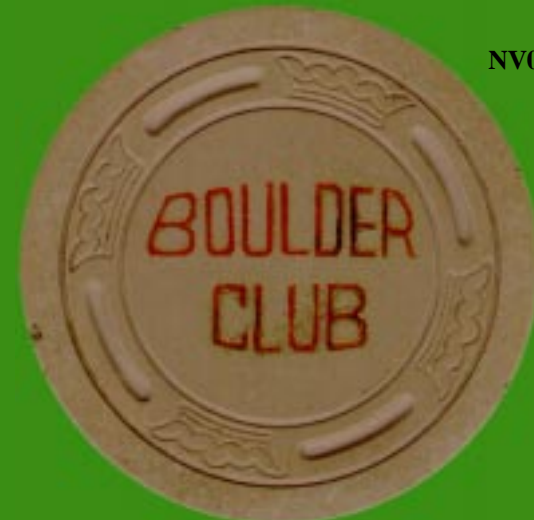

NV00055

Large
Crown